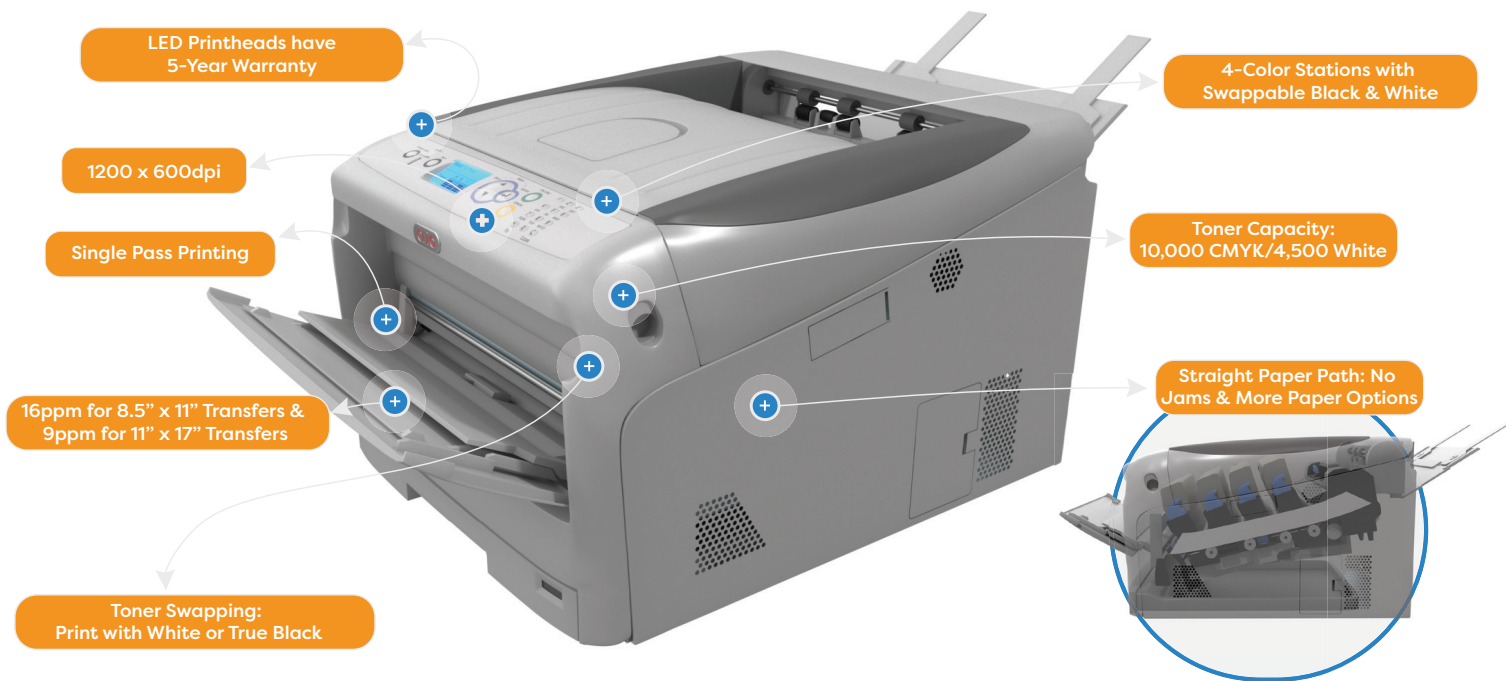

Powderless DTF Transfer Printer

8432WDT

The Crio® 8432WDT, is a 4-color, 4-station white toner printer, making it the ideal desktop **powderless DTF system** for digital decorators, hobbyists, and small businesses. It is the perfect **NO MAINTENANCE** solution for transferring single or multi-color designs to any surface and any material (polyester, cotton, blends, acrylic, wood, mylar, balloons, metal and much more)

Unlike sublimation or inkjet printers, Crio® powderless DTF transfer printers require virtually no regular maintenance other than replacing standard consumables, as needed.

Print to Profit

Print 1 or 100! With Crio's powderless transfer process, you don't need to set a minimum order quantity. You'll be able to accept one-offs to large custom orders and still profit.

No Weeding, No Problem

Crio® white toner transfers are self-weeding. There is no cutting and no weeding to deal with. Increasing production speed, saving both time and money.

Full Color, High Resolution

Easily print full-color, high-resolution designs or photographs with up to 1200 x 600 dpi to transfer with incredible detail.

RIP Software & Remote Support Tablet Included

Specifications

Performance

- **Print Speed:** 8.5" x 11" transfer media-up to 16ppm; 11" x 17" transfer media-up to 9ppm¹
- **Processor:** 800 MHz PowerPC CPU
- **HD Color:** Combines multilevel LED printhead and microfine toner for sharp detail and rich color depth
- **Print Resolution:** 1200 x 600dpi